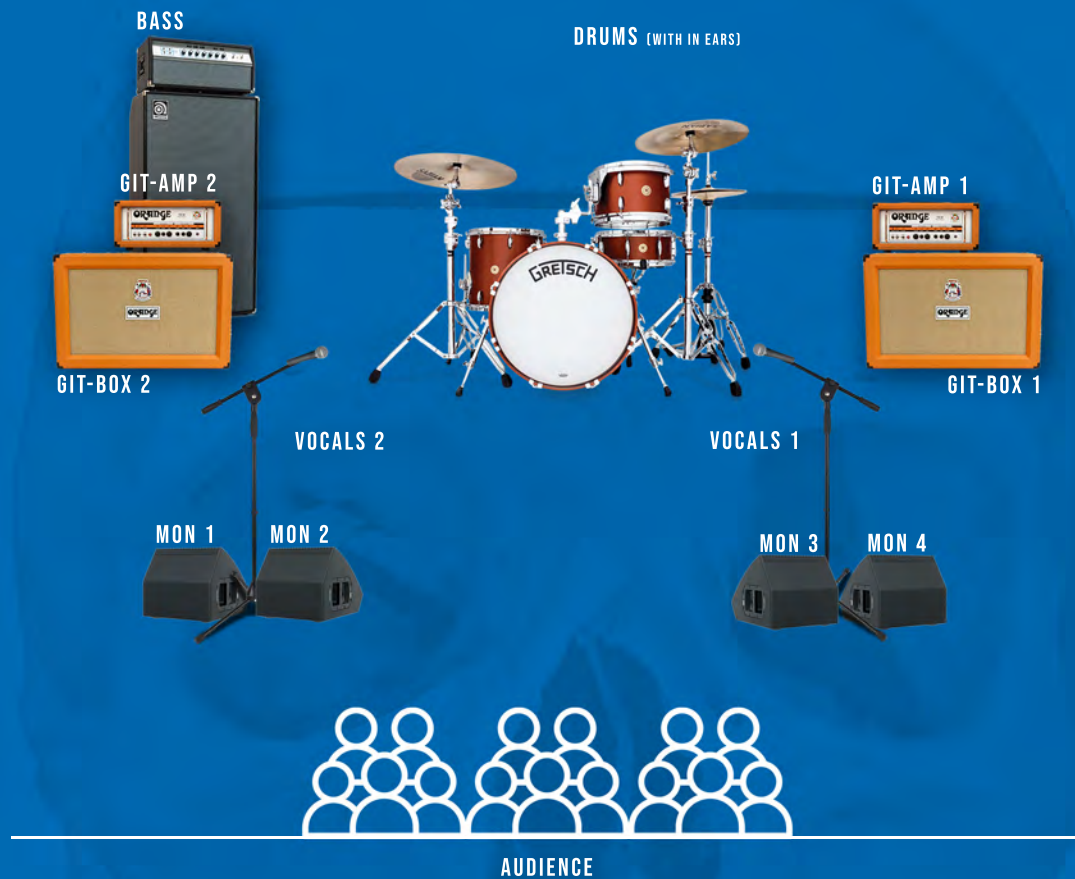

SAND  
KAMP  
ER

SNDKMPR  
RIDER 2023

# STAGE LAYOUT

# CHANNELS

CHANNEL	INSTRUMENT	MONITOR	FOH INSERTS
1	DRUMS	IN EAR	
2	DRUM BUS MIX	1, 2, 3, 4	
3	GIT BACKINGS	IN EAR, 1, 2, 3, 4	
4	SYNTH BACKINGS	IN EAR, 1, 2, 3, 4	
5	BASS	1, 4	
6	GUITAR	4, 1	
7	VOCALS 1	3, 2	COMP/MED.DELAY